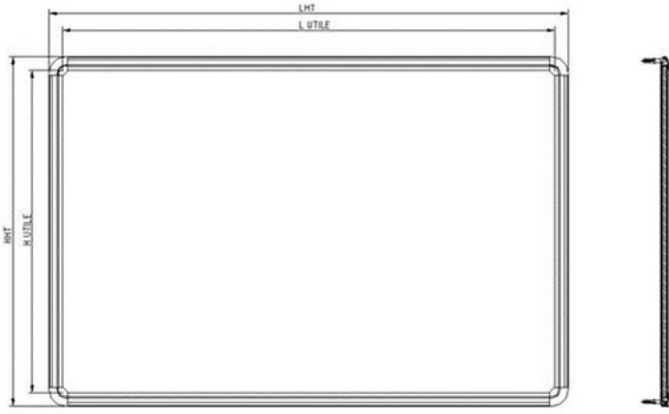

SB (SHELLBOARD) cork - Simple and Triple NF certified Boards

Ideal for personal use, offices and shared spaces.

Fitted with a sober and elegant anodised aluminium frame, the SB (SHELLBOARD) board in agglomerated cork offers a natural and warm surface and is available in a range of dimensions from 45x60cm to 120x240 cm. It is very easy to install with only 4 attachment points and can be mounted horizontally or vertically for formats up to 100x150 cm. It is certified to NF Education, NF Environnement, NF Collectivité and PEFC.

VERTICAL OR HORIZONTAL MOUNTING: For formats up to 100x150 cm.

TACKABLE SURFACE (1 MM): To display using pins.

NATURAL SURFACE: PEFC certified cork.

ANODISED ALUMINIUM FRAME: Other colors for lacquering frame profiles on request.

Rounded corners made from grey polypropylene.

Additional attachment bracket for 120x240 cm format and up.

Other dimensions on request.

Optional magnetic fixing kit for boards which dimensions are less than or equal to 100x150 cm with backing in galvanised steel.

Technical drawing

Dimensions & weight

Model	Material / Color	Ref.	OAH mm	OAW mm	Net weight (kg)
45x60 cm		6200600	458	621	2
60x90 cm		6200601	608	908	2.5
90x120 cm		6200602	908	1208	4
100x150 cm		6200604	1008	1508	5
90x180 cm		6200603	908	1808	5
100x200 cm		6200605	1008	2008	5.5
120x200 cm		6200606	1208	2008	5.5
120x240 cm		6200607	1208	2408	6